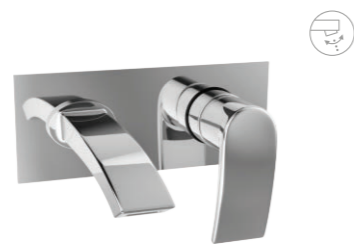

X4-AA11
Pillar Tap.

X4-AA12
Pillar Tap Tall.

X4-AA13
Single Lever Basin Mixer.

X4-AA14
Single Lever Basin Mixer Tall.

X4-AA15
Exposed kit for wall mounted basin
concealed mixer with spout.

X4-AA16
Exposed kit for wall mounted basin
concealed tap with spout.

X4-AA17
Swan neck pillar tap with
regular spout.

X4-AA18
Swan neck pillar tap with
extended spout.

X4-AA19
Center Hole Basin Mixer.

X4 ARCH

KITCHEN AREA

Sophistication And Satisfaction

Creating a functional space, the kitchen is the key. We have created an area that brings joy to the family. Elongated Kitchen accessories serve multiple needs that a modern kitchen defines.