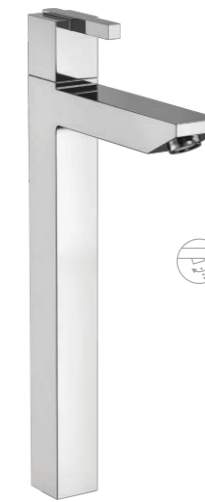

X7-AE12
Pillar Tap Tall.