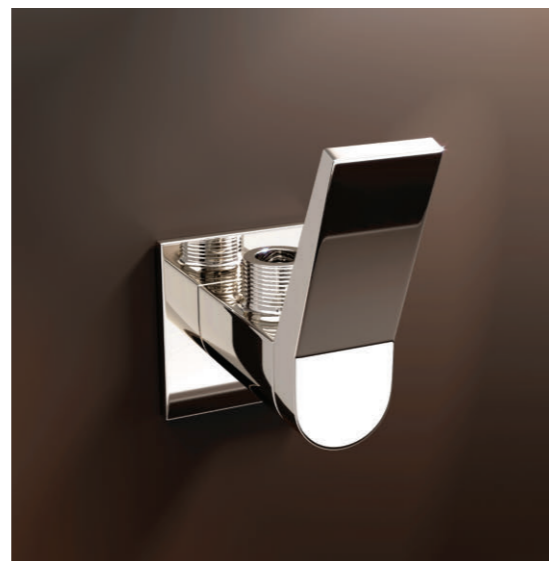

X2 AERO

TOILET / WASH AREA

Touch Of The Class

All inspirations and ideas are combined to touch of the class. The series jumps to multi-functionality with eye catching aesthetics. You know, demands we create and face on a daily basis are resolved with handy shower / bath tub mixer.