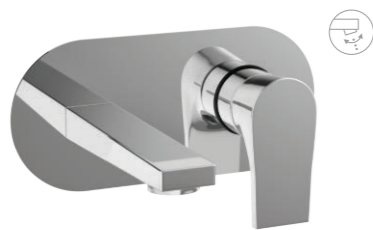

X3-AJ11
Piller Tap.

X3-AJ12
Piller Tap Tall.

X3-AJ13
Single Lever Basin Mixer.

X3-AJ14
Single Lever Basin Mixer Tall.

X3-AJ15
Exposed kit for wall mounted basin concealed mixer with spout.

X3-AJ16
Exposed kit for wall mounted basin concealed tap with spout.

X3-AJ17
Swan neck pillar tap with regular spout.

X3-AJ18
Swan neck pillar tap with extended spout.

X3-AJ19
Center Hole Basin Mixer.

X3 JULIET

KITCHEN AREA

Its Just
Alluring

Kitchen area is the place like the varied life form meeting place. Fittings with every use makes you to rethink, "Yes, it makes sense."