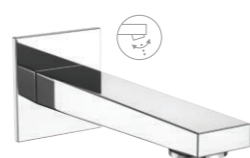

X3-AJ03
Bath spout.