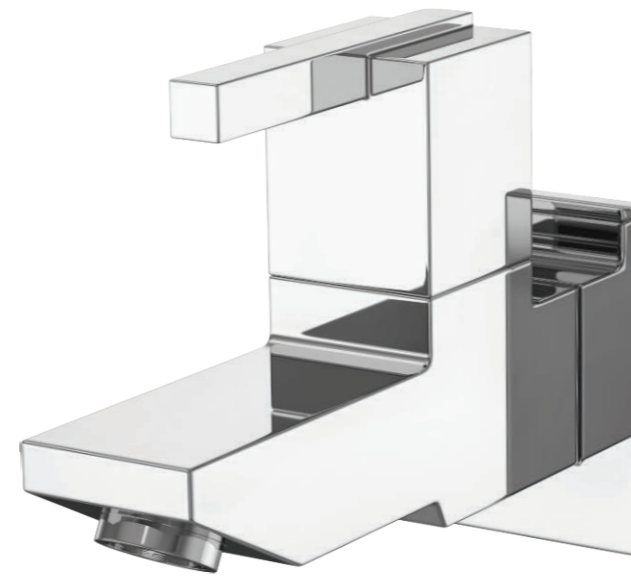

X7 EDGE

TOILET / WASH AREA

^ Meaningful Style

What you see is a neo-classic style that matches nearly every decor preference and meaning. The widespread toilet/wash area faucet is perfect for appropriate vanity. The mixer is an imposition on the space-scape and attention-grabbing utilization.