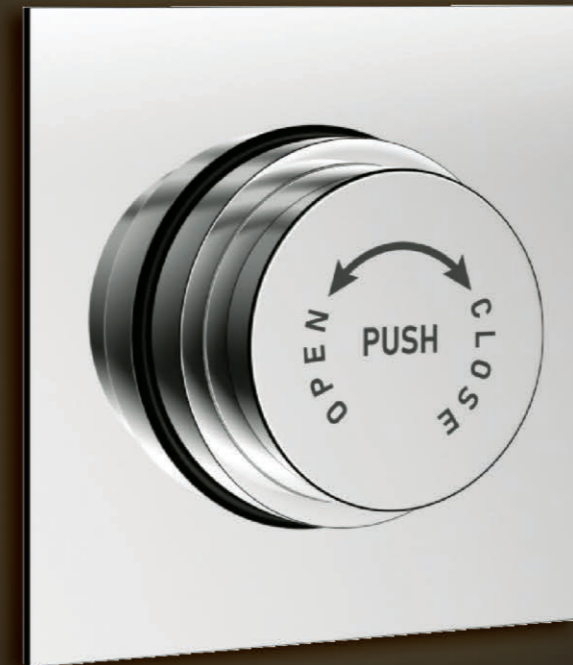

ESSENTIAL ALLIED BATH FITTINGS

XA ALLIED

FLUSH COCK / ALLIED ITEMS

Technically Brilliant Inside Engineering

Artistic outlook along with precise internal mechanism, faucets' allied products result in flawless functioning that perform satisfactorily year after year. High quality brass with corrosion resistance entirely banish problems as a result of tried and tested technology.