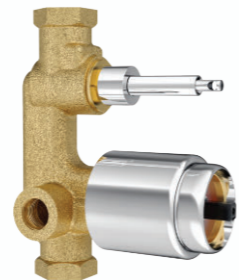

ESSENTIAL ALLIED BATH FITTINGS

XA ALLIED

FLUSH COCK / ALLIED ITEMS

Technically Brilliant Inside Engineering

Artistic outlook along with precise internal mechanism, faucets' allied products result in flawless functioning that perform satisfactorily year after year. High quality brass with corrosion resistance entirely banish problems as a result of tried and tested technology.

XA-CC15
Regular body of concealed stop cock suitable for 15MM pipe line with protection cap.

XA-FCC25
Flush cock concealed body with wall flange 25 MM with plain knob also available.

XA-DV15-50
Drain valve with wall flange.

XA-SHF45
Concealed Body For Single Lever High Flow Diverter (Forging) 45mm Cartridge With Button Assembly Cartridge Sleeve But Without Exposed Parts.

XA-SMF40
Concealed Body For Single Lever Diverter (Forging) 40mm Cartridge With Button Assembly, cartridge Sleeve (Button On Top) But Without Exposed Parts.

XA-SM40
Concealed body for single lever diverter 40 MM cartridge with button assembly cartridge sleeve without exposed parts.

XA ALLIED

**XAF-SM001
METROPOLE FLUSH
VALVE SQUARE**
Metropole flush valve regular 40 MM / 25 MM size with exposed shut off provision.