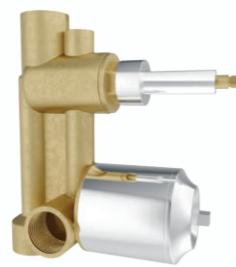

ESSENTIAL ALLIED BATH FITTINGS

XA ALLIED

FLUSH COCK / ALLIED ITEMS

Technically Brilliant Inside Engineering

Artistic outlook along with precise internal mechanism, faucets' allied products result in flawless functioning that perform satisfactorily year after year. High quality brass with corrosion resistance entirely banish problems as a result of tried and tested technology.

XA-CC15
Regular body of concealed stop cock suitable for 15MM pipe line with protection cap.

XA-FCC25
Flush cock concealed body with wall flange 25 MM with plain knob also available.

XA-DV15-50
Drain valve with wall flange.

XA-SHF45
Concealed Body For Single Lever High Flow Diverter (Forging) 45mm Cartridge With Button Assembly Cartridge Sleeve But Without Exposed Parts.

XA-SMF40
Concealed Body For Single Lever Diverter (Forging) 40mm Cartridge With Button Assembly, cartridge Sleeve (Button On Top) But Without Exposed Parts.

XA-SM40
Concealed body for single lever diverter 40 MM cartridge with button assembly cartridge sleeve without exposed parts.

XA ALLIED

**XAF-SM001
METROPOLE FLUSH
VALVE SQUARE**
Metropole flush valve regular 40 MM / 25 MM size with exposed shut off provision.