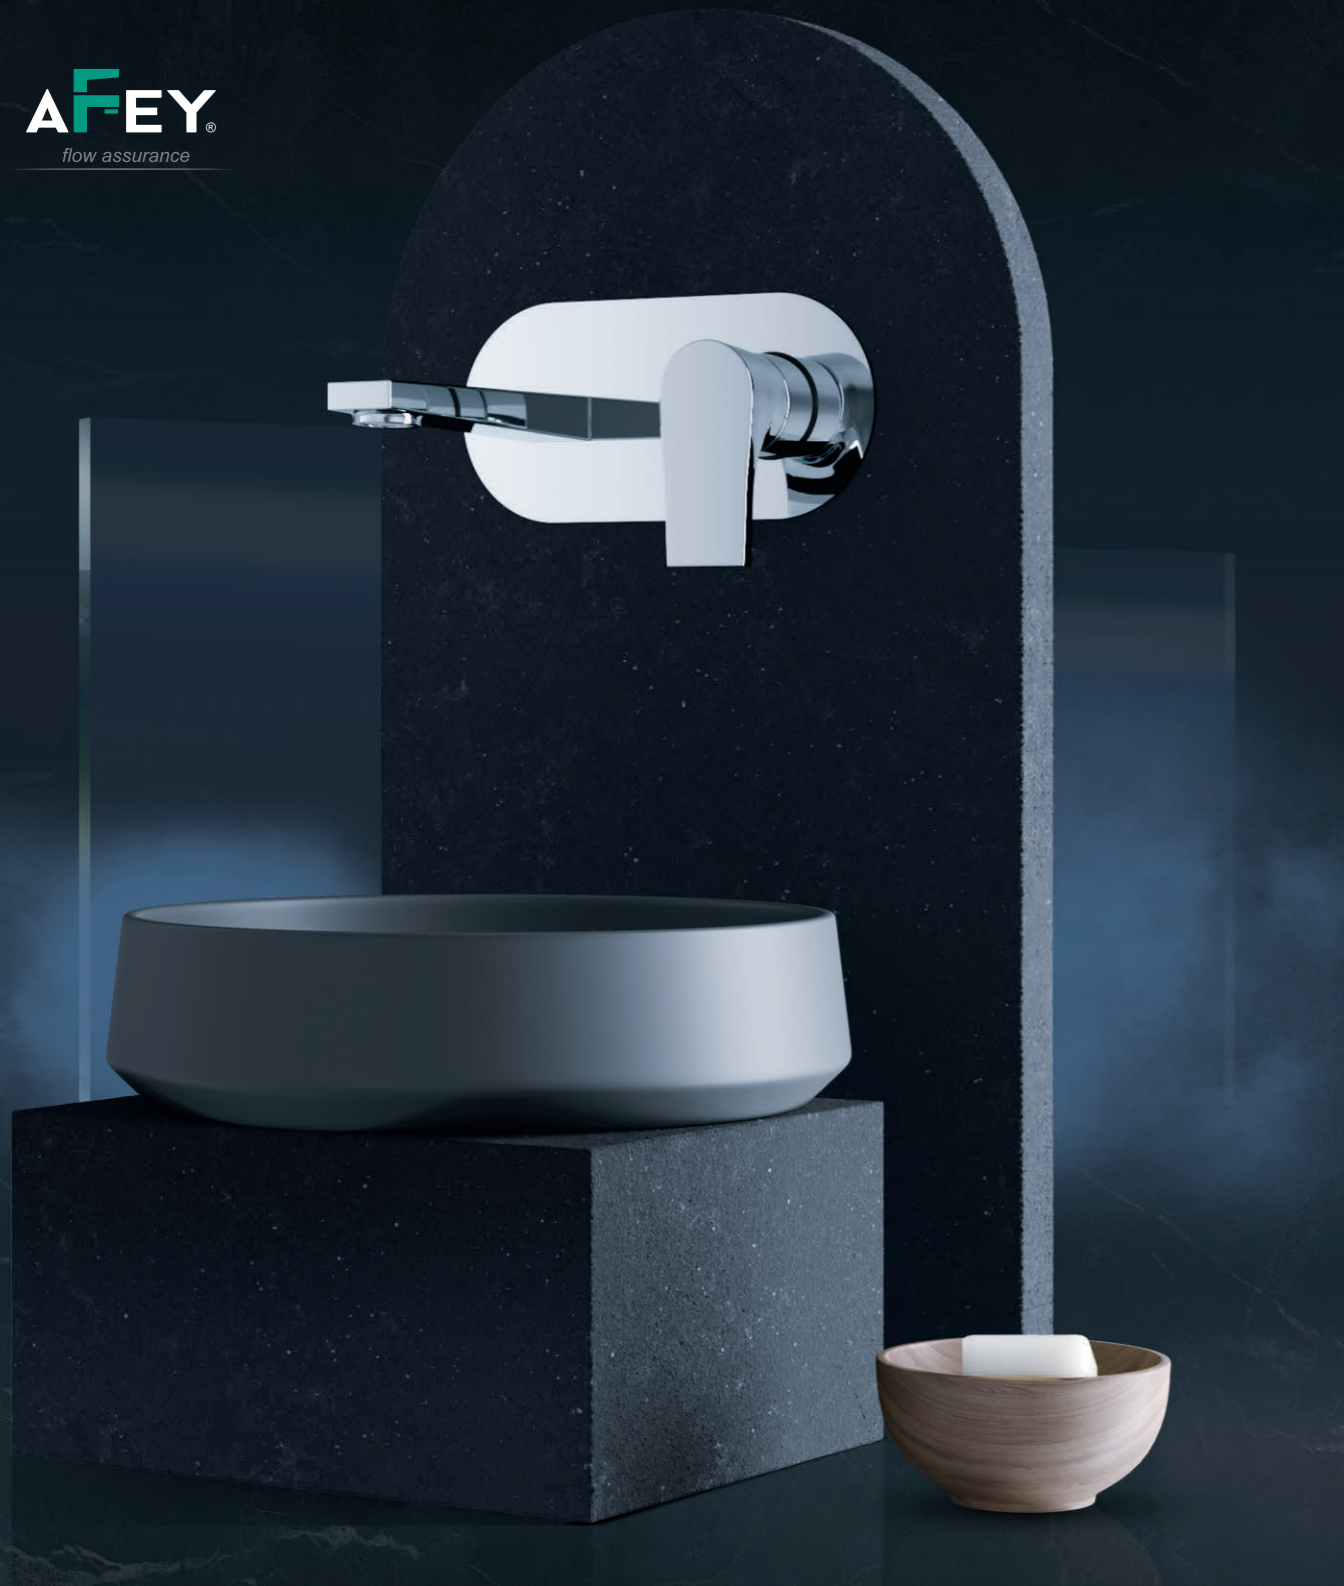

X3 JULIET

WASH BASIN AREA

An Incredible

For the foreseeable future mixer series persistently maintains functionality to keep you in good mood. Designed surely to serve some useful purposes. Conserving water is the style distinctly human one.