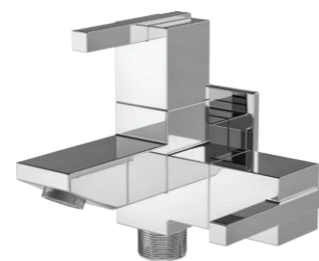

X7-AE33
Angular Stop cock.

X7-AE36
Angular stop cock 2 way.

X7-AE34
Bib cock with wall flange.

X7-AE37
Bib cock long body with flange.

X7-AE35
Bib cock 2 way with wall flange.

X8

PISA
COLLECTION

COMFY DESIGN FOR OPERATING EASE

X8 PISA

Pisa is a cylindrical tower shape design which is most comfortable to use. Easily can merge in to the surroundings. Operating the round shape faucets is a great convenience for the users worldwide.