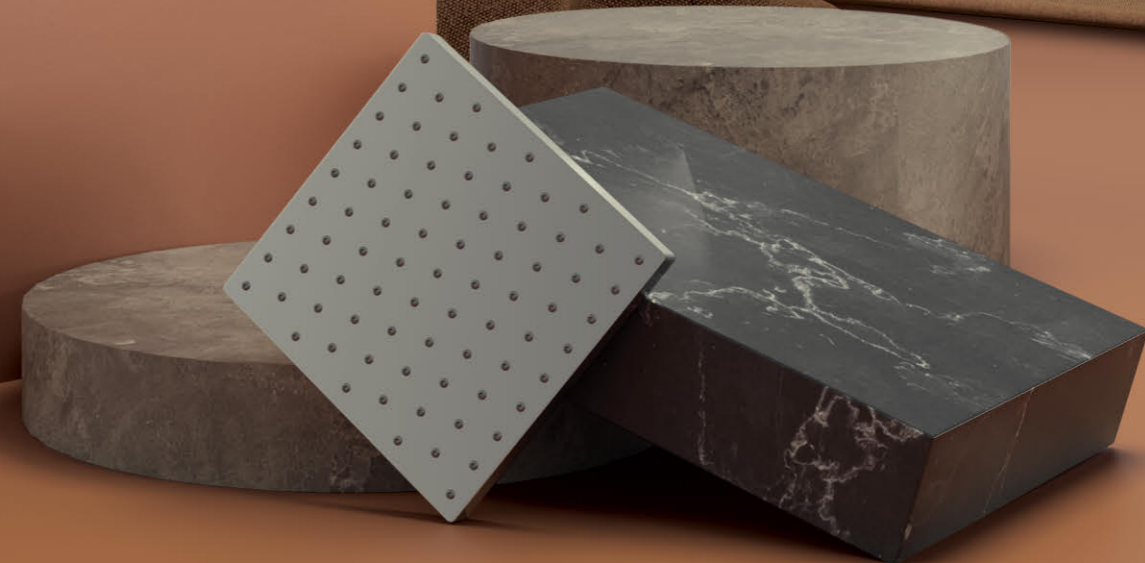

X6 CANDY

BATH / SHOWER AREA

Aesthetics With Functionality

Elevate your bathroom design and create a cohesive and complete environment with the timeless aesthetic and thoughtful detailing of signature bath / shower area. The bath shower diverter resolves duality of aesthetics with functionality.