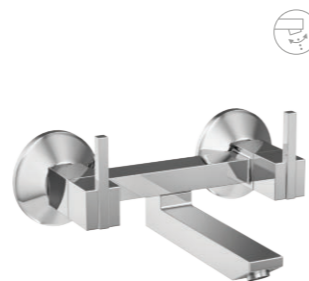

X7-AE01
Single Lever exposed parts kit of Hi-Flow diverter consisting of operating lever, wall flange (with seals) & button only.

X7-AE02
Single Lever exposed parts kit of diverter consisting of operating lever, wall flange (with seals) & button only.

X7-AE05
Wall mixer with provision for over head shower.

X7-AE06
Wall mixer 3 in 1 system with provision for hand shower & over head shower.

X7-AE03
Bath spout.

X7-AE04
Bath spout with tipton.

X7-AE07
Wall mixer with hand shower arrangement (crutch).