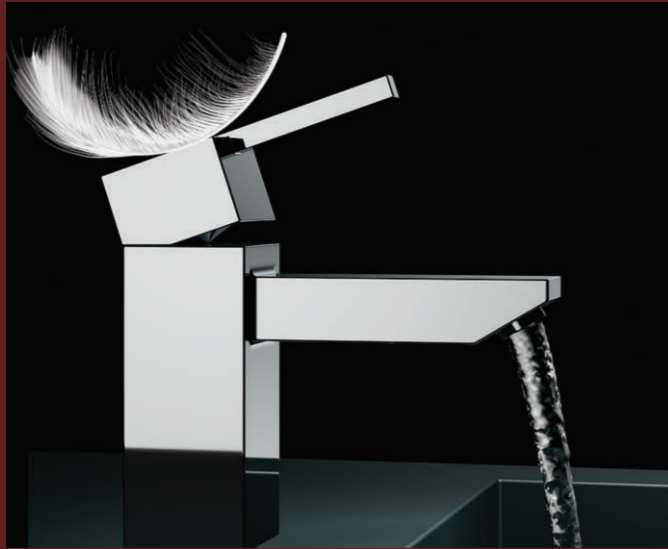

Heavy brass body with superior chrome finish.

EXPRESSION OF DESIGN

Our passion to design the best in industry is what makes us truly different. Our faucet designs are trend-setting statement. Designed to find bold new expression. Classically simple lines and precise geometry create an art inspired architectural faucets. Commitment to sustainability bridges modern sophistication and flowy water-lines.

AFEY designed faucet collections offer ever changing dynamism of industry. Timelessly.

Feather like smooth movements for proper flow.