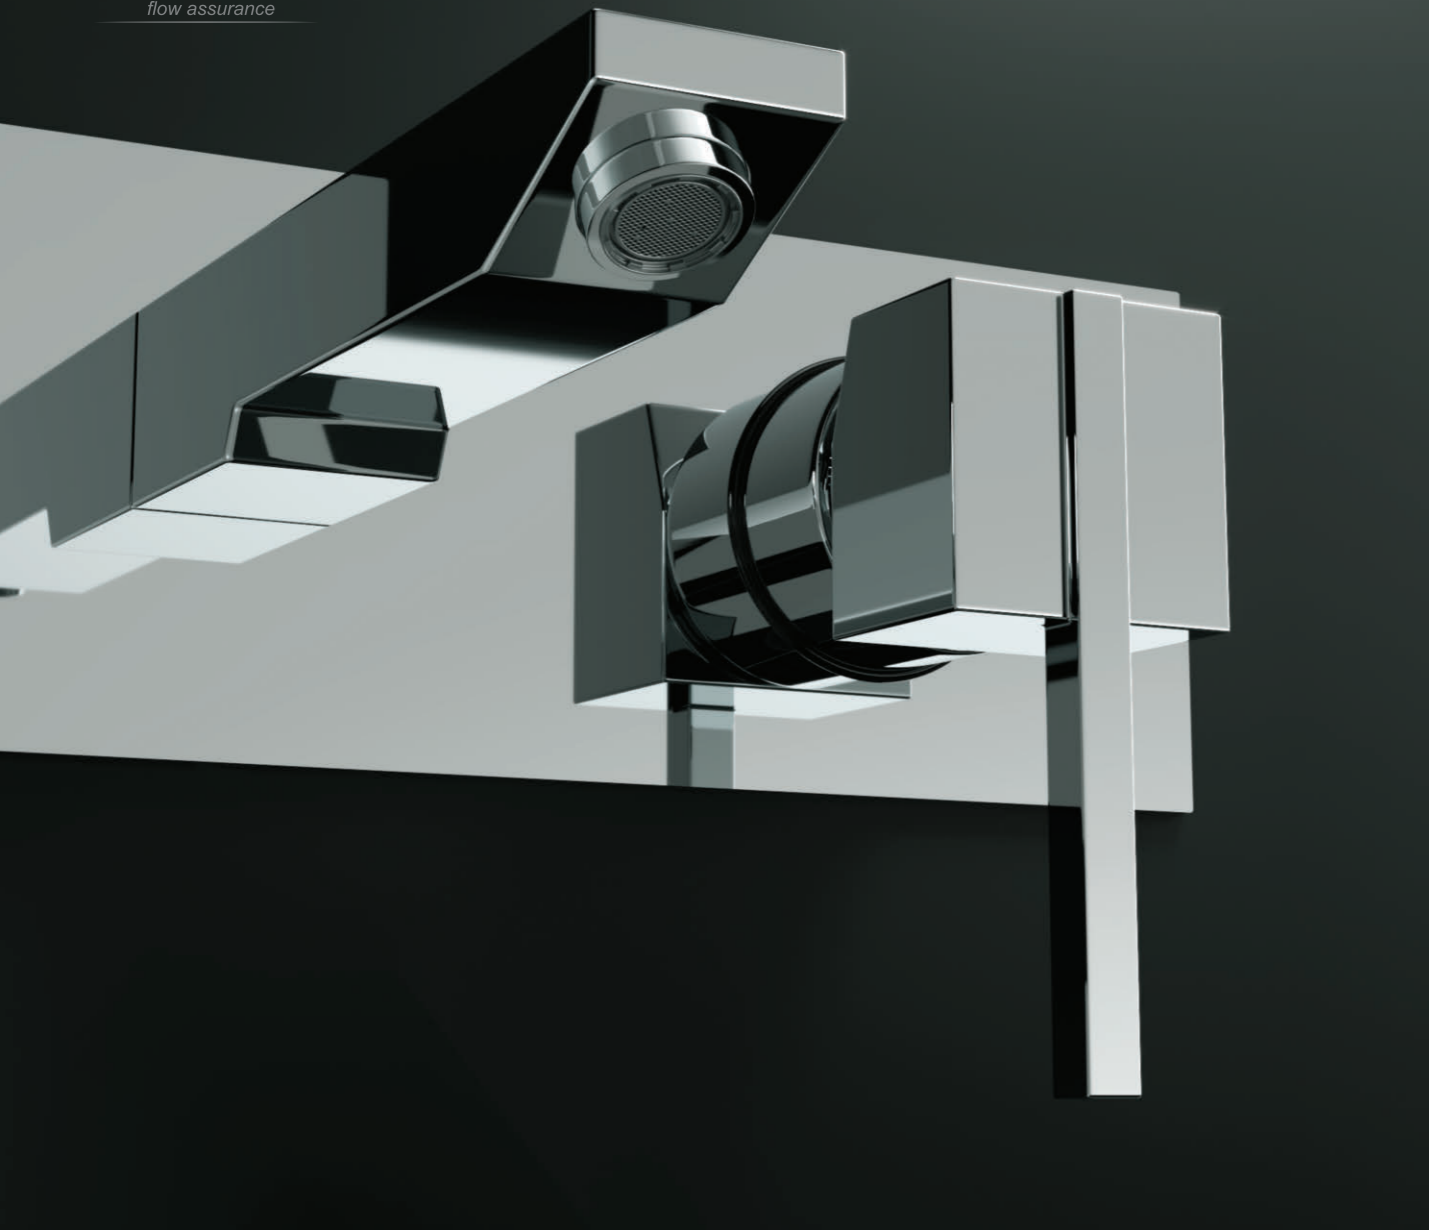

The angle of the water flow helps to save upto 40% water in each use.

X7 EDGE

Edge is a solid, proportioned design and suitable for any kind of decor. It totally embodies the shape of the single-lever tap.

X7-AE01
Single Lever exposed parts kit of Hi-Flow diverter consisting of operating lever, wall flange (with seals) & button only.

X7-AE02
Single Lever exposed parts kit of diverter consisting of operating lever, wall flange (with seals) & button only.

X7-AE05
Wall mixer with provision for over head shower.

X7-AE06
Wall mixer 3 in 1 system with provision for hand shower & over head shower.

X7-AE03
Bath spout.

X7-AE04
Bath spout with tipton.

X7-AE07
Wall mixer with hand shower arrangement (crutch).

X7-AE08
Wall mixture non telephonic.

X7 EDGE

WASH BASIN AREA

Lasting
Influence

This's where we come in. Your insistence on the spirit of precision and high-quality mixer. This faucet is the perfect selection. It has a clean, minimalist look. It controls the water volume in harmony with the environment.