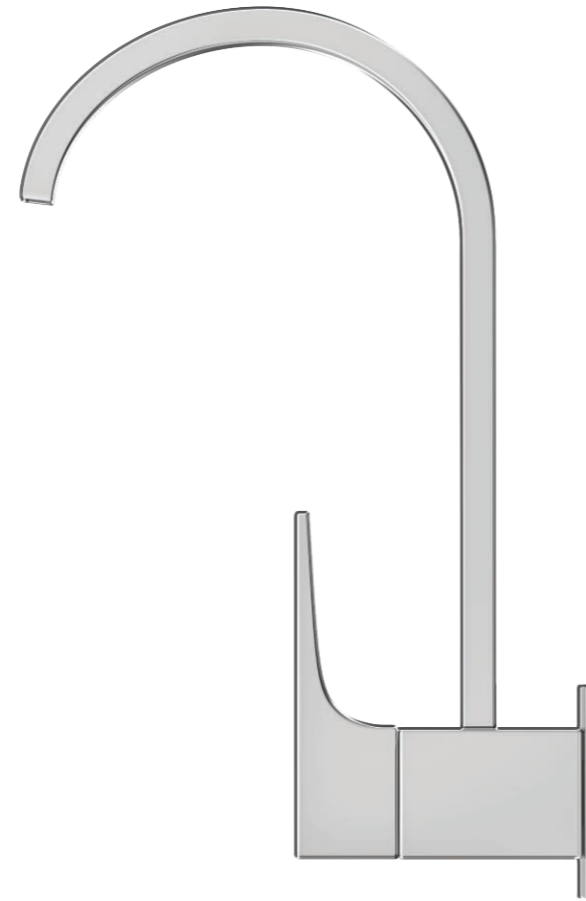

X5-AU21
Sink cock with regular swivel spout.

X5-AU22
Sink cock with extended swivel spout.

X5-AU23
Sink mixer with regular swivel spout.

X5-AU24
Sink mixer with extended swivel spout.

X5 UNIPOL

TOILET / WASH AREA