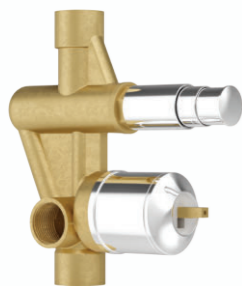

ESSENTIAL ALLIED BATH FITTINGS

XA ALLIED

FLUSH COCK / ALLIED ITEMS

Technically Brilliant Inside Engineering

Artistic outlook along with precise internal mechanism, faucets' allied products result in flawless functioning that perform satisfactorily year after year. High quality brass with corrosion resistance entirely banish problems as a result of tried and tested technology.

XA-CC15
Regular body of concealed stop cock suitable for 15MM pipe line with protection cap.

XA-FCC25
Flush cock concealed body with wall flange 25 MM with plain knob also available.

XA-DV15-50
Drain valve with wall flange.

XA-SHF45
Concealed Body For Single Lever High Flow Diverter (Forging) 45mm Cartridge With Button Assembly Cartridge Sleeve But Without Exposed Parts.

XA-SMF40
Concealed Body For Single Lever Diverter (Forging) 40mm Cartridge With Button Assembly, cartridge Sleeve (Button On Top) But Without Exposed Parts.

XA-SM40
Concealed body for single lever diverter 40 MM cartridge with button assembly cartridge sleeve without exposed parts.

XA ALLIED

**XAF-SM001
METROPOLE FLUSH
VALVE SQUARE**
Metropole flush valve regular 40 MM / 25 MM size with exposed shut off provision.